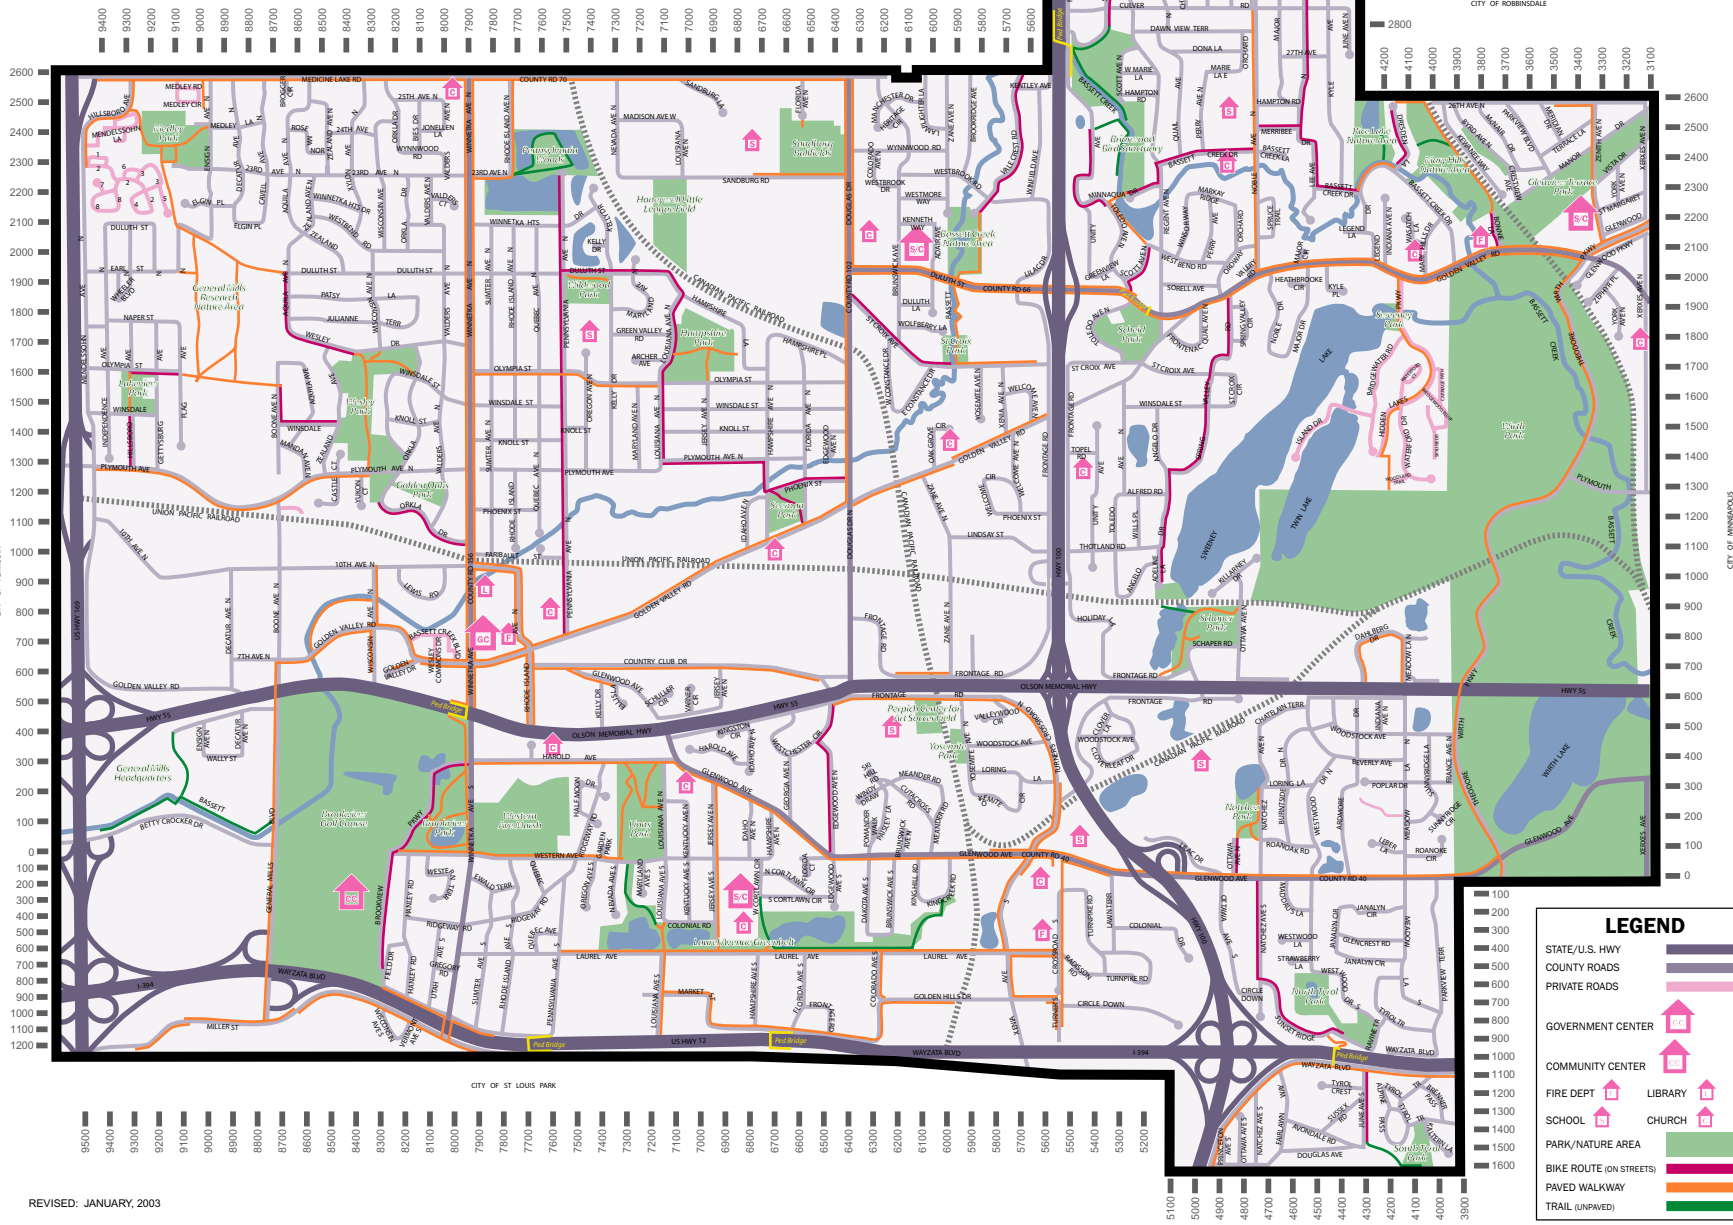

LEGEND

- STATE/U.S. HWY
- COUNTY ROADS
- PRIVATE ROADS
- GOVERNMENT CENTER
- COMMUNITY CENTER
- FIRE DEPT
- SCHOOL
- PARK/NATURE AREA
- BIKE ROUTE (ON STREETS)
- PAVED WALKWAY
- TRAIL (UNPAVED)
- LIBRARY
- CHURCH

REVISED: JANUARY, 2003